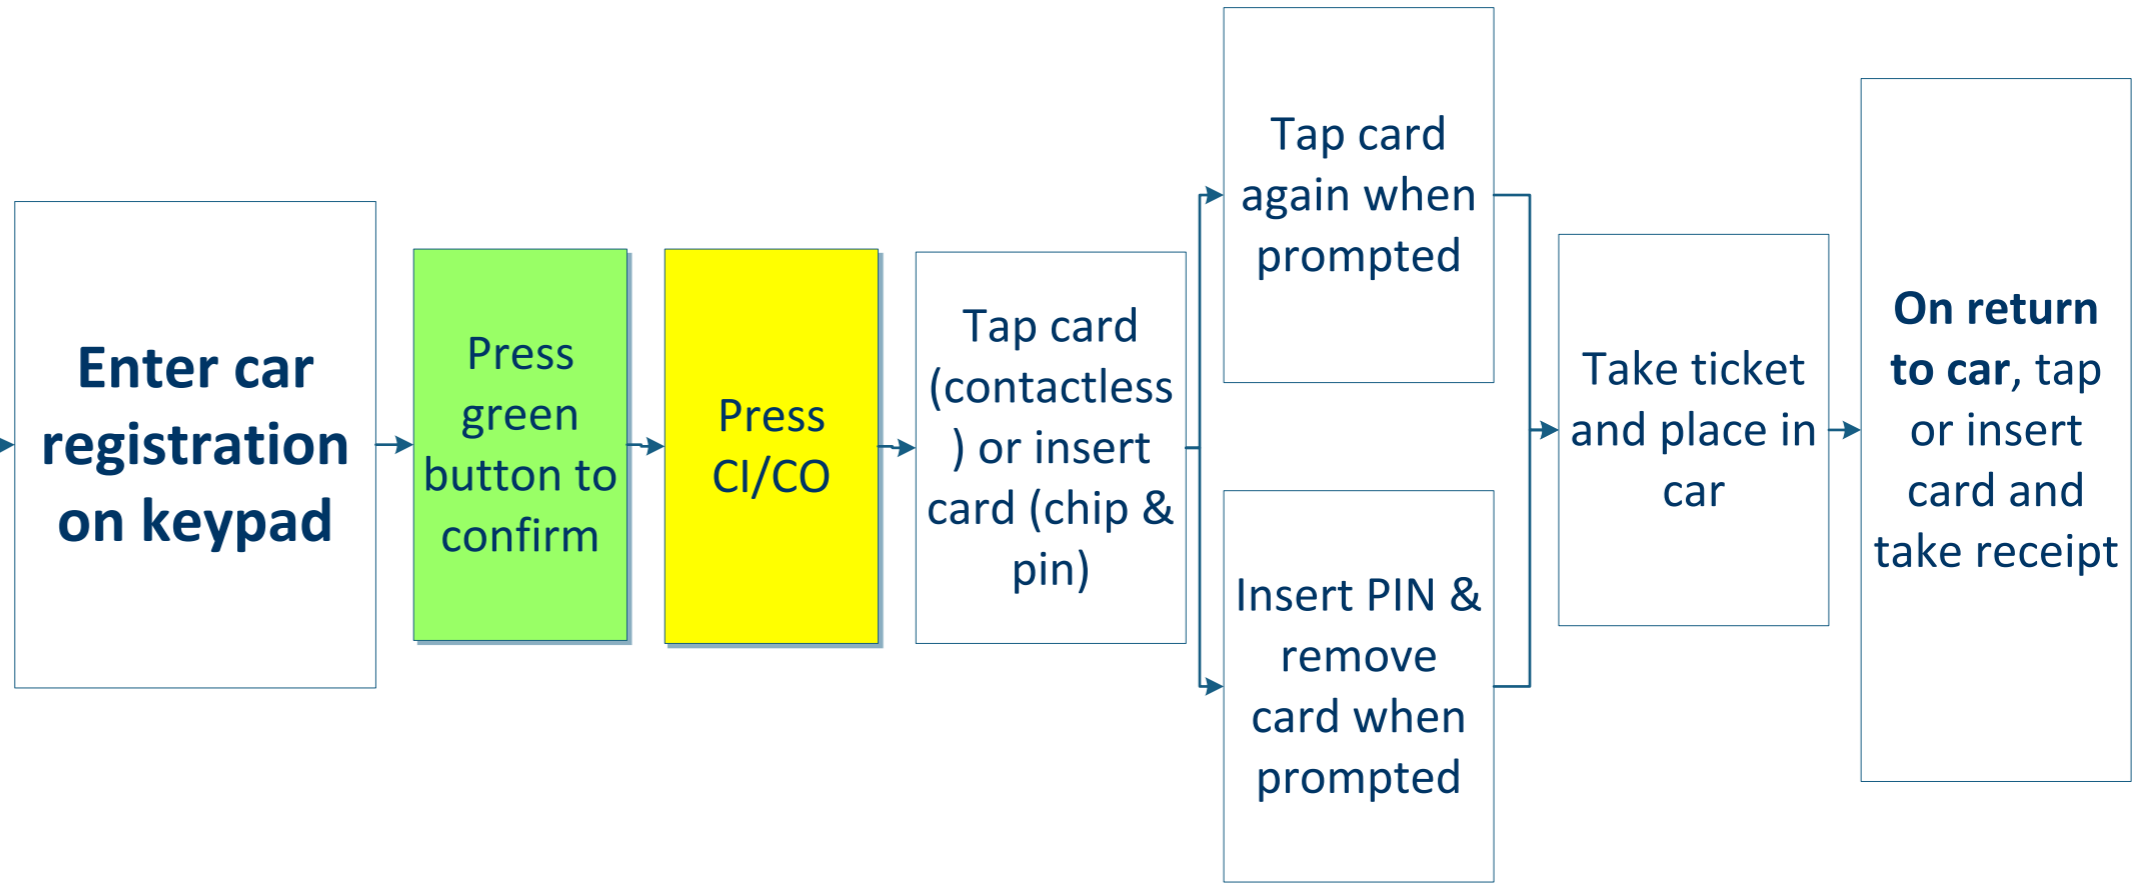

Check In/ Check Out (pay for what you use – card only)

This allows you to **check in** to a car park on arrival with your car registration and **payment card**. You do not need to select the duration of your stay.

When you are ready to leave, simply return to the machine and **check out** using your payment card, paying for the time you've used. If the maximum stay is reached you will be checked out automatically.

Prepay (coin & card accepted)

This allows you to select the duration of your stay on arrival and pay by **coin or card**.